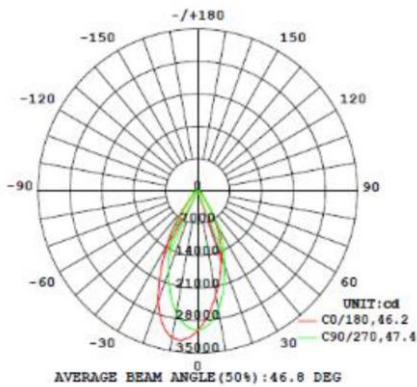

Meanwell XLG 5
years warranty!